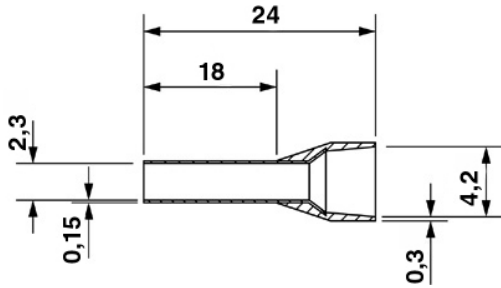

AI 2,5 -18 GY

Order No.: 3200072

The illustration shows the versions A 1-8 and A 1-10, in red

<http://eshop.phoenixcontact.de/phoenix/treeViewClick.do?UID=3200072>

Ferrules with plastic sleeve, color range 1

Commercial data

EAN	4017918093723
Pack	100 Pcs.
Customs tariff	85369010
Weight/Piece	0.00027 KG
Catalog page information	Page 549 (CL-2007)

Product notesWEEE/RoHS-compliant since:
01/01/2005

<http://www.download.phoenixcontact.com>
Please note that the data given here has been taken from the online catalog. For comprehensive information and data, please refer to the user documentation. The General Terms and Conditions of Use apply to Internet downloads.

Technical data**General**

Length	24.00 mm
Color	gray
Material	E-CU

Drawings

Dimensioned drawing

AI 2,5 -18 GY Order No.: 3200072

<http://eshop.phoenixcontact.de/phoenix/treeViewClick.do?UID=3200072>

Address